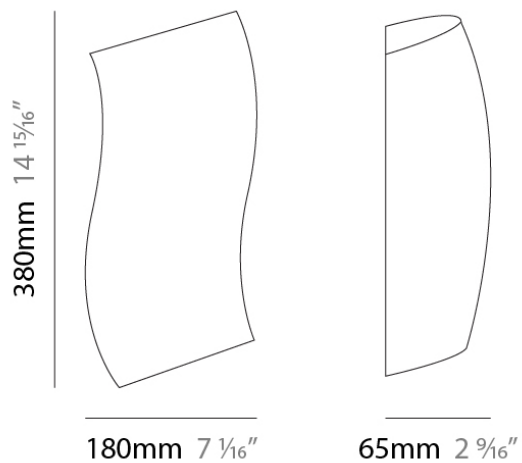

DENIS SURFACE

D83014

GENERAL

Series: Denis
Brand: Panzeri
Division: Design
Mounting Type: Surface
Mounting Location: Wall
Subcategory: Ambient

PHYSICAL

Shape: Curves
Width (mm): 178
Width (in): 7
Height (mm): 380
Depth (mm): 64
Height (in): 15
Depth (in): 2 1/2
Light Distribution: Omnidirectional
Weight (kg): 2.04
Weight (lbs): 4.5
Diffuser: Matte White Blown Glass
Fixture Material: Glass / Aluminum

ELECTRICAL

Number of Lamps: 1
Lamp Type: LED Retrofit
Lamp Shape: T10
Bulb Included: Bulb Not Included
Total Output Wattage (W): 18
Max. Wattage Per Lamp (W): 18
Lamp Base: E26
Input Voltage (V): 120

LED

OPTICAL

RATINGS AND CERTIFICATIONS

Certified By: CSA Certified to UL and CSA Standards
IP rating: IP20